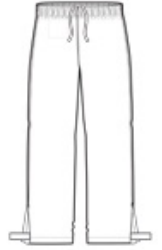

Our fully seam-sealed, waterproof pant coordinates with the Torrent Waterproof Jacket for head-to-toe weather protection. Folds into a convenient carry pouch for easy, compact storage.

- 100% polyester
- 100% polyester mesh to the knee
- 5000MM fabric waterproof rating
- 1000G/M2 fabric breathability rating
- Elastic waistband with drawcord
- Hook and loop gussets at lower legs for easy on/off
- Drawstring carry pouch included