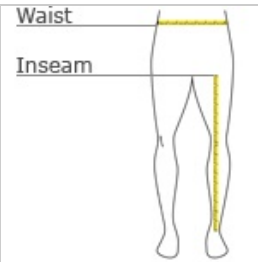

Our fully seam-sealed, waterproof pant coordinates with the Torrent Waterproof Jacket for head-to-toe weather protection. Folds into a convenient carry pouch for easy, compact storage.

- 100% polyester
- 100% polyester mesh to the knee
- 5000MM fabric waterproof rating
- 1000G/M2 fabric breathability rating
- Elastic waistband with drawcord
- Hook and loop gussets at lower legs for easy on/off
- Drawstring carry pouch included

front

back

HOW TO MEASURE

WAIST

Measure waist at the height pants are normally worn, and keep tape comfortably loose.

INSEAM

Measure a similar style pant that fits well and is the desired length. Measure from the crotch seam to the hem.

SIZE CHART

	XS	S	M	L	XL	2XL	3XL	4XL
Waist	26-28	29-31	32-34	35-37	38-40	41-43	44-47	48-51
Inseam	30	31	32	32	33	33 1/2	34	34 1/2

COLOR INFORMATION

Black
PMS NTR BLACK
C